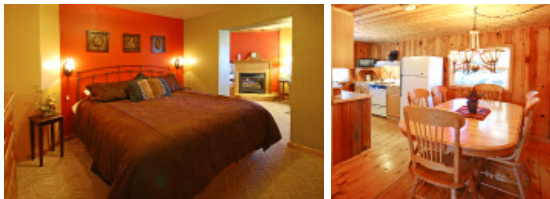

**WHITE
MOUNTAIN
LODGE, LLC**

GREER, ARIZONA . BUILT 1892

On the Little Colorado River in the Village of Greer

140 Main Street, Greer, Arizona 85927
Phone 520-343-4313
info@wmlodgesuites.com
wmlodgesuites.com

Amenities

Fireplaces | Wireless Internet
Telephone | Satellite TV | DVD/VCR
Linens | King & Queen Beds | Spa Tubs
Kitchen | Cooking Utensils | Microwave
BBQ Grill | Patios | Meadow View

Rental Options

Lodge Suite 1 BR, 2.5 BA / 6 Guests Maximum
Meadow Suite 1 BR, 1 BA / 4 Guests Maximum
Aspen Suite 1 BR, 1BA / 4 Guests Maximum
Ponderosa Suite 2 BR, 3BA / 6 Guests Maximum

Call for Large Group Specials!