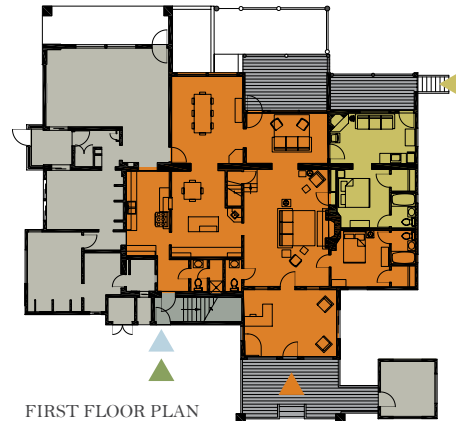

Lodge Suite
 Ponderosa Suite
 Meadow Suite
 Aspen Suite

wmlodgesuites.com
520 343 4313

Visit our other Vacation Properties

GREER GLEN
GREER, ARIZONA
greerglen.com

PUERTO PENASCO
MEXICO
rockypointmarbella.com

THE HISTORIC
WESTWARD LOOK HOUSE
TUCSON, ARIZONA
westwardlookhouse.com

ACIENDA
HERMOSA
GUEST HOUSE
TUCSON, ARIZONA
orovalleyhacienda.com