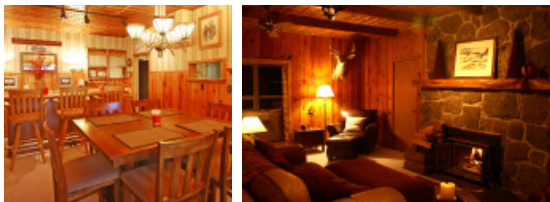

**WHITE
MOUNTAIN
LODGE, LLC**

GREER, ARIZONA . BUILT 1892

On the Little Colorado River in the Village of Greer

140 Main Street, Greer, Arizona 85927
Phone 520-343-4313
info@wmlodgesuites.com
wmlodgesuites.com

Amenities

Fireplaces | Wireless Internet
Telephone | Satellite TV | DVD/VCR
Linens | King & Queen Beds | Spa Tubs
Kitchen | Cooking Utensils | Microwave
BBQ Grill | Patios | Meadow View

Rental Options

Lodge Suite 1 BR, 2.5 BA / 6 Guests Maximum
Meadow Suite 1 BR, 1 BA / 4 Guests Maximum
Aspen Suite 1 BR, 1BA / 4 Guests Maximum
Ponderosa Suite 2 BR, 3BA / 6 Guests Maximum

Call for Large Group Specials!